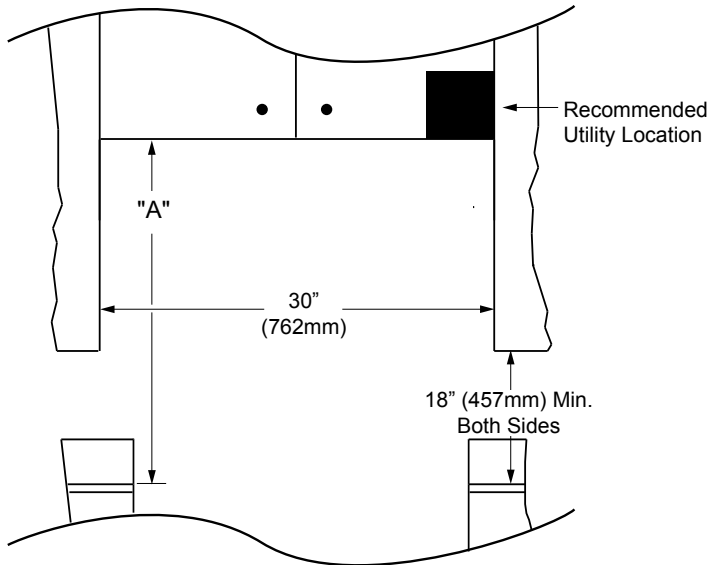

PCOR30

dacor
The Life of the Kitchen.®

092105

Over the Range Convection Microwave Oven

1/1

PLANNING GUIDE

UPPER CABINET DIMENSIONS
(Upper Cabinets 13" (330mm) Maximum Depth)

OVERALL DIMENSIONS

"A" - From Top of PCOR30 to Finished Countertop
34" (864mm) Minimum with deflector for a maximum cooktop surface BTU rating of 44,000 BTU's.
36" (914mm) Minimum without deflector for a maximum cooktop surface BTU rating of 44,000 BTU's.
36" (914mm) Minimum with deflector for a maximum cooktop surface BTU rating of 60,000 BTU's.

 **NOTES:**

- 30" electric cooktops or ranges can be installed at 34" (864mm) with deflector or 36" (914mm) without deflector for a maximum cooktop surface rating of 10,000 watts.
- Microwave is supplied with a 48" (1219mm) power cord, with a three prong grounded plug.

**MICROWAVE TOP VIEW
EXHAUST LOCATION**

Model No.	Dedicated Circuit Required	Total Connected Load	Approximate Shipping Weight
PCOR30	120VAC, 60Hz, 15A (Breaker)	1.56kW (13A)	84 lbs.